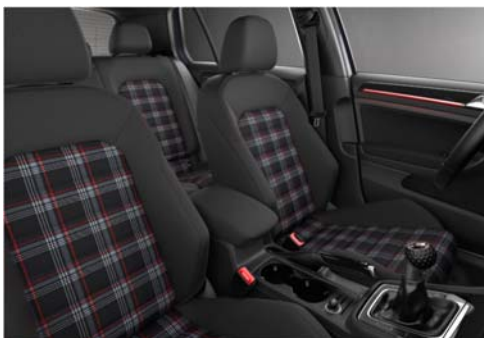

GTI S interior w/ Clark Plaid cloth seating surfaces